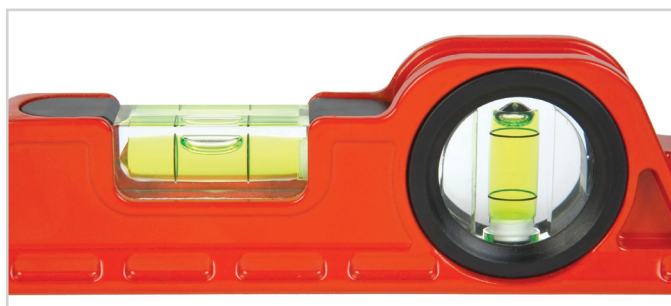

### **724 KAPRO VALUE CAST TOOLBOX LEVEL 10" (25CM)**

This neat little level blends tough cast molding, a milled surface and solid acrylic vials with an appealing, lightweight design. The good-looking body, tool-belt size and value pricing make the 724 an ideal DIY promotional item.

 **2 solid acrylic shockproof vials  
Great precision exceptional value**