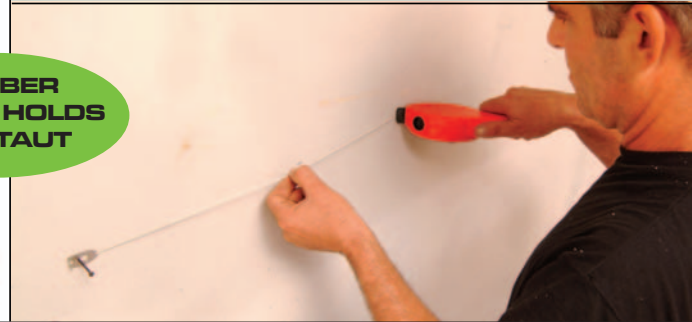

213 HEAVY-DUTY ERGONOMIC CHALK LINE

"SURE GRIP"
HANDLE

RUBBER
"NOSE" HOLDS
LINE TAUT

FEATURES

- "Sure Grip" ergonomic handle
- Rubber nose – holds line for perfect string tension
- All-in-one end hook: holds on nails & ledges, tacks into drywall
- Hook docking point
- Smooth rewind
- Clean chalk refill – won't spill
- Wall mount & storage hanger
- 100' (30m) line
- 3 oz (85g) capacity

213 HEAVY-DUTY ERGONOMIC CHALK

Model # 213

Inner carton	Inner Carton LxWxH	Master Carton	Master Carton LxWxH	Master Carton cube	Master Carton weight	UPC/EAN Code
10 units	19.7"x12.4"x8" 50x31.5x20 cm	6x10 units	20"x25.4"x25.2" 51x64.5x64cm	7.4 ft ³ 0.21m ³	33 lb 15 kg	739632719867 7290100841792