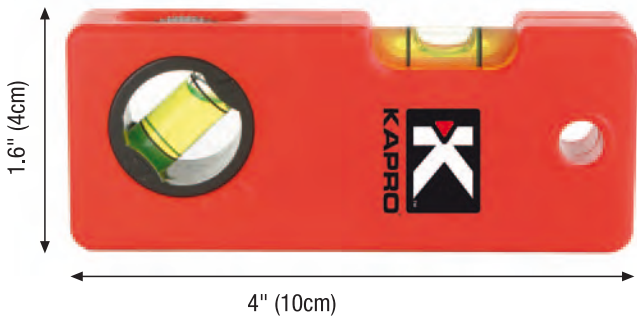

245 MINI LEVEL

MINI LEVEL WITH ANGLE FINDER

WITH ANGLE
FINDER

FEATURES

- 2 easy-to-read vials
- Angle Finder with patented 'Top-scroll Adjustment'
- Pocket size
- Strong molded plastic casing

MINI LEVEL

MINI LEVEL WITH ANGLE FINDER

Model 245

Lengths	Inner Carton 10pcs LxWxH	Inner Carton cube	Inner Carton weight	Master Carton 240 pcs LxWxH	Master carton cube	Master carton weight	UPC/EAN code
4"	8.3" x 4.5" x 1.8"	0.04 ft ³	0.90 lb	17.5" x 14.6" x 8.3"	1.22 ft ³	20.11 lb	739632004321
10cm	21 x 11.5 x 4.5cm	0.001 m ³	0.41 kg	44.5 x 37 x 21cm	0.35 m ³	9.12 kg	7396320040240