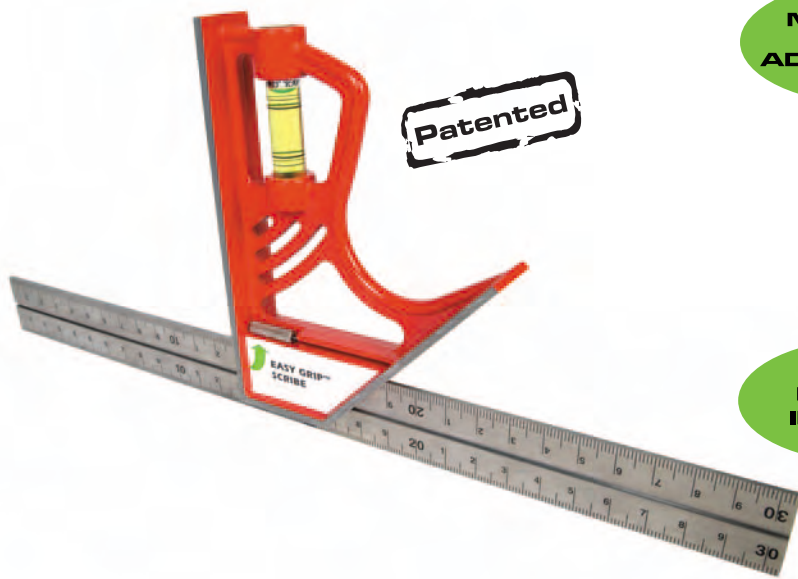

325 MAGNETIC LOCK COMBINATION SQUARE 12" (30cm)

MAGNETIC
LOCK
ADJUSTMENT

BELT
HOLSTER
INCLUDED

FEATURES

- Magnetic lock adjustment
- Stainless steel, permanently etched ruler markings in inches and centimeters
- 5 milled sides for superior accuracy
- Easy Grip™ magnet-held stainless steel scribe
- Heavy-duty cast zinc body
- Belt holster included

325 MAGNETIC LOCK COMBINATION SQUARE 12" (30cm)

Magnetic

Product dimensions:
12" x 5.2" (30 x 13cm)

Model	Master carton	Master carton LxWxH	Master carton cube	Master carton weight	UPC/EAN code
325	6 units	14" x 13.4" x 4.2" 35 x 33.5 x 10.5cm	0.42 ft ³ 0.012 m ³	6.8 lb 3.2 kg	739632000668 7290100840528