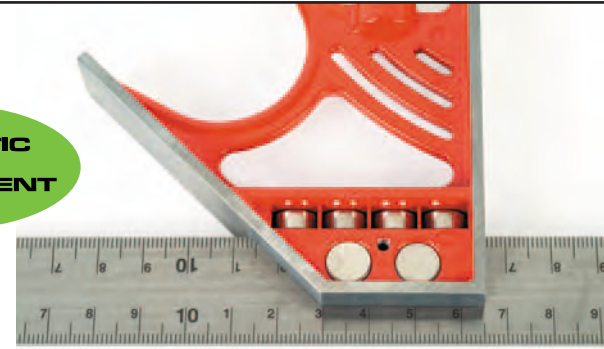

325 MAGNETIC LOCK COMBINATION SQUARE 12" (30cm)

MAGNETIC
LOCK
ADJUSTMENT

BELT
HOLSTER
INCLUDED

FEATURES

- Magnetic lock adjustment
- Stainless steel, permanently etched ruler markings in inches and centimeters
- 5 milled sides for superior accuracy
- Easy Grip™ magnet-held stainless steel scribe
- Heavy-duty cast zinc body
- Belt holster included

325 MAGNETIC LOCK COMBINATION SQUARE 12" (30cm)

Magnetic

Product dimensions:
12" x 5.2" (30 x 13cm)

Model	Master carton	Master carton LxWxH	Master carton cube	Master carton weight	UPC/EAN code
325	6 units	14" x 13.4" x 4.2" 35 x 33.5 x 10.5cm	0.42 ft ³ 0.012 m ³	6.8 lb 3.2 kg	739632000668 7290100840528