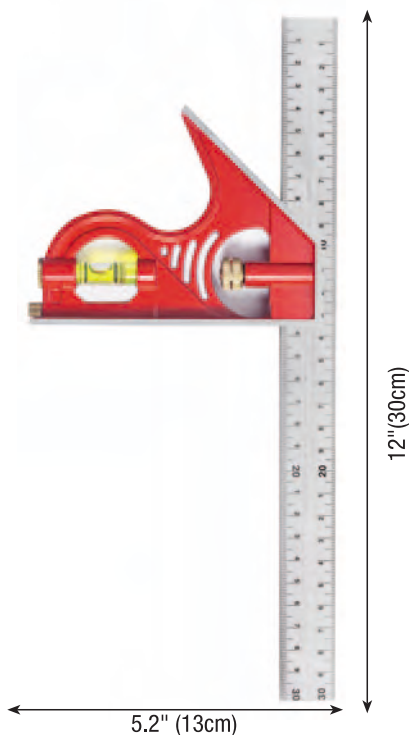

352 COMBINATION SQUARE 12" (30cm)

MILLED ON
ALL SIDES

FEATURES

- Milled on all sides
- Stainless steel blade
- Permanently etched ruler markings (inches and centimeters)
- Ruler available in different lengths

352 COMBINATION SQUARE 12" (30cm)

Model	Master carton	Master carton LxWxH	Master carton cube	Master carton weight	UPC/EAN Code
352	6 units	12.4" x 5.2" x 5.6" 31 x 13 x 14cm	0.17 ft ³ 0.005 m ³	4.4 lb 2.0 kg	739632351180 7396323511808