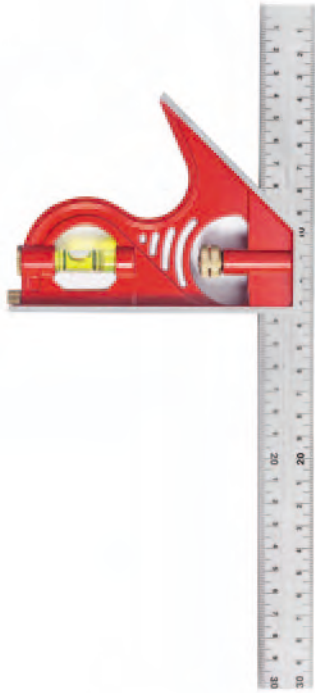

352 COMBINATION SQUARE 12" (30cm)

MILLED ON
ALL SIDES

FEATURES

- Milled on all sides
- Stainless steel blade
- Permanently etched ruler markings (inches and centimeters)
- Ruler available in different lengths

352 COMBINATION SQUARE 12" (30cm)

Model	Master carton	Master carton LxWxH	Master carton cube	Master carton weight	UPC/EAN Code
352	6 units	12.4" x 5.2" x 5.6" 31 x 13 x 14cm	0.17 ft ³ 0.005 m ³	4.4 lb 2.0 kg	739632351180 7396323511808