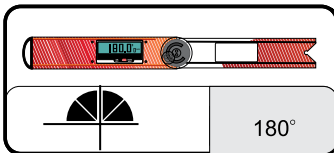

#### FEATURES

- Adjustable blade locks at any angle for marking and cutting lines
- Designed for use with power hand-saw
- Clear digital display flips for upside-down reading
- Reference angle (false zero) for transferring angle measurements
- Easy recalibration
- Analogue quadrant display for moving blade
- Accuracy: 0.1°

## 992 DIGITAL T-BEVEL

### Precise Angle Measurer and Level

Shockproof Vials

3V battery  
Included