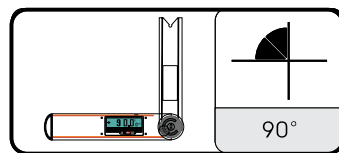

#### FEATURES

- Adjustable blade locks at any angle for marking and cutting lines
- Designed for use with power hand-saw
- Clear digital display flips for upside-down reading
- Reference angle (false zero) for transferring angle measurements
- Easy recalibration
- Analogue quadrant display for moving blade
- Accuracy: 0.1°

### Precise Angle Measurer and Level

Shockproof Vials

3V battery  
Included