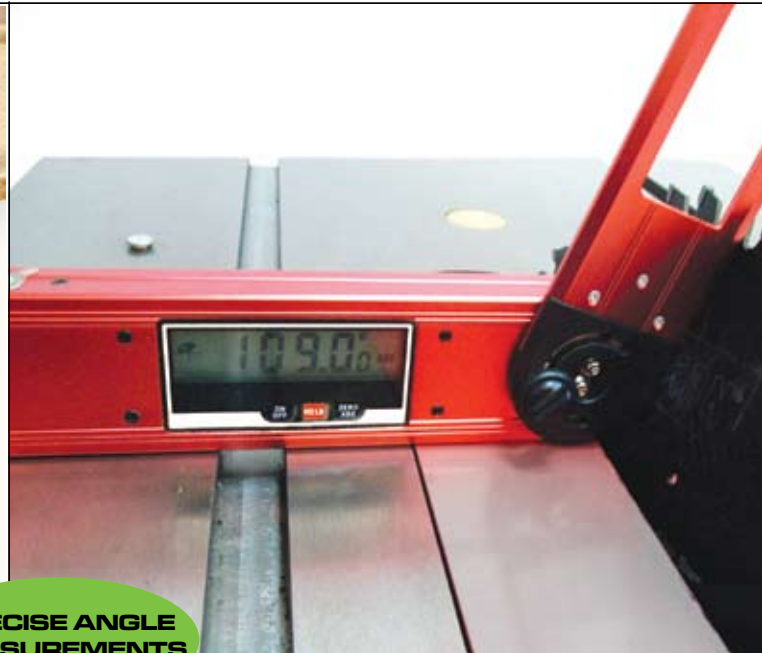

### Precise Angle Measurer and Level

PRECISE ANGLE  
MEASUREMENTS

#### FEATURES

- Adjustable blade locks at any angle for marking and cutting lines
- Designed for use with power hand-saw
- Clear digital display flips for upside-down reading
- Reference angle (false zero) for transferring angle measurements
- Easy recalibration
- Analogue quadrant display for moving blade
- Accuracy: 0.1°

### Precise Angle Measurer and Level

Shockproof Vials

3V battery  
Included