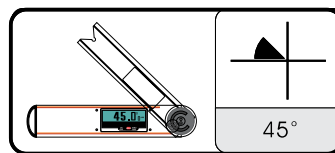

#### FEATURES

- Adjustable blade locks at any angle for marking and cutting lines
- Designed for use with power hand-saw
- Clear digital display flips for upside-down reading
- Reference angle (false zero) for transferring angle measurements
- Easy recalibration
- Analogue quadrant display for moving blade
- Accuracy: 0.1°

### Precise Angle Measurer and Level

Shockproof Vials

3V battery  
Included